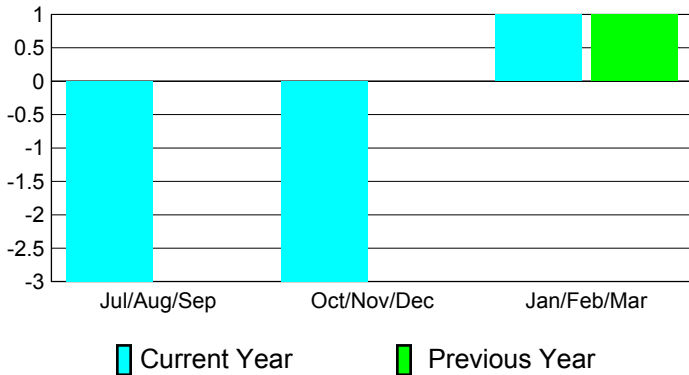

2010-2011 GMT Reports for District (or Undistricted) **District 310 A1**

GMT: **SOMSAKDI LOVISUTH**

Location: **THAILAND**

GMT CA: **5**

CLUBS

**Club Results
2010-2011**

**Clubs
2009-2010**

Month	New Club Goal	Actual New Clubs	Actual Dropped Clubs	Gain/Loss of Clubs	Gain/Loss of Clubs
Jul/Aug/Sep	0	0	-3	-3	0
Oct/Nov/Dec	0	0	-3	-3	0
Jan/Feb/Mar	0	0	1	1	1
Totals	0	0	-5	-5	1

Club Results 2010-2011

Goal, New, Dropped, Gain/Loss

Comparison of Club Gain/Loss

Current Year Compared to the Previous Year

YTD Status Quo Clubs 2010-2011

Status Quo Clubs Compared to Status Quo Members

MEMBERSHIP

**Membership Results
2010-2011**

**Membership
2009-2010**

Month	Net Memb Goal	Actual New Memb	Actual Dropped Memb	Gain/Loss of Memb	Gain/Loss of Memb
Jul/Aug/Sep	0	21	-38	-17	-6
Oct/Nov/Dec	0	17	-91	-74	-66
Jan/Feb/Mar	0	41	-16	25	40
Totals	0	79	-145	-66	-32

Membership Results 2010-2011

Goal, New, Dropped, Gain/Loss

Comparison of Membership Gain/Loss

Current Year Compared to the Previous Year

Gender Comparison 2010-2011

Jul/Aug/Sep

Oct/Nov/Dec

Jan/Feb/Mar

Male

Female