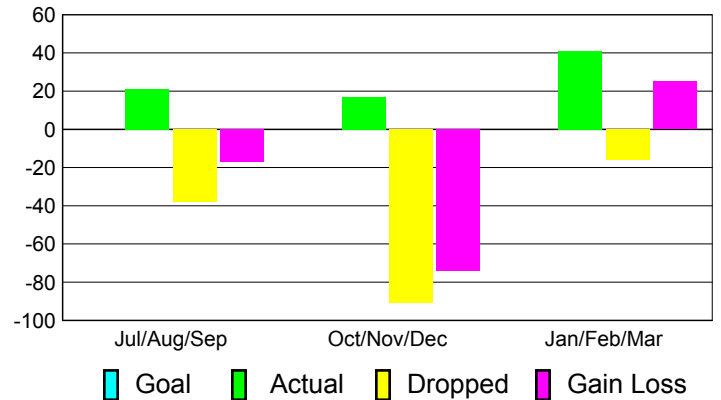

### YTD Status Quo Clubs 2010-2011

Status Quo Clubs Compared to Status Quo Members

## MEMBERSHIP

**Membership Results  
2010-2011**

**Membership  
2009-2010**

Month	Net Memb Goal	Actual New Memb	Actual Dropped Memb	Gain/Loss of Memb	Gain/Loss of Memb
Jul/Aug/Sep	0	21	-38	-17	-6
Oct/Nov/Dec	0	17	-91	-74	-66
Jan/Feb/Mar	0	41	-16	25	40
<b>Totals</b>	<b>0</b>	<b>79</b>	<b>-145</b>	<b>-66</b>	<b>-32</b>

### Membership Results 2010-2011

Goal, New, Dropped, Gain/Loss

### Comparison of Membership Gain/Loss

Current Year Compared to the Previous Year