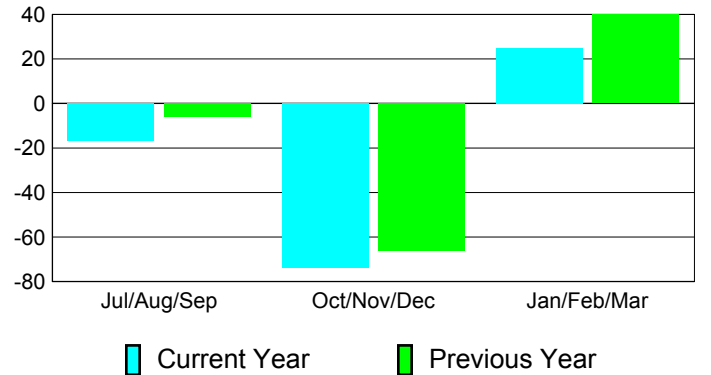

Gender Comparison 2010-2011

Jul/Aug/Sep

Oct/Nov/Dec

Jan/Feb/Mar

Male

Female