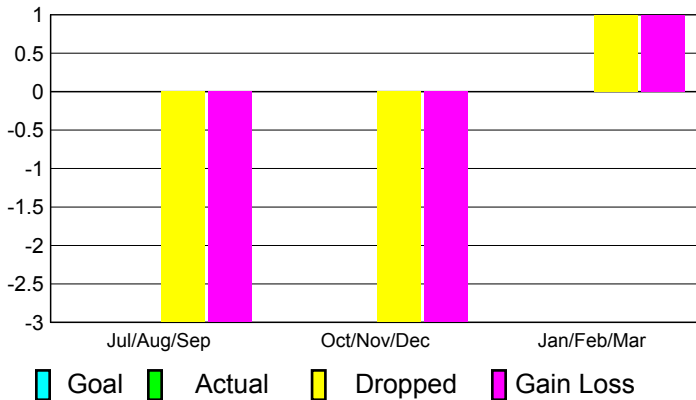

## CLUBS

**Club Results  
2010-2011**

**Clubs  
2009-2010**

Month	New Club Goal	Actual New Clubs	Actual Dropped Clubs	Gain/Loss of Clubs	Gain/Loss of Clubs
Jul/Aug/Sep	0	0	-3	-3	0
Oct/Nov/Dec	0	0	-3	-3	0
Jan/Feb/Mar	0	0	1	1	1
<b>Totals</b>	<b>0</b>	<b>0</b>	<b>-5</b>	<b>-5</b>	<b>1</b>

### Club Results 2010-2011

Goal, New, Dropped, Gain/Loss

### Comparison of Club Gain/Loss

Current Year Compared to the Previous Year